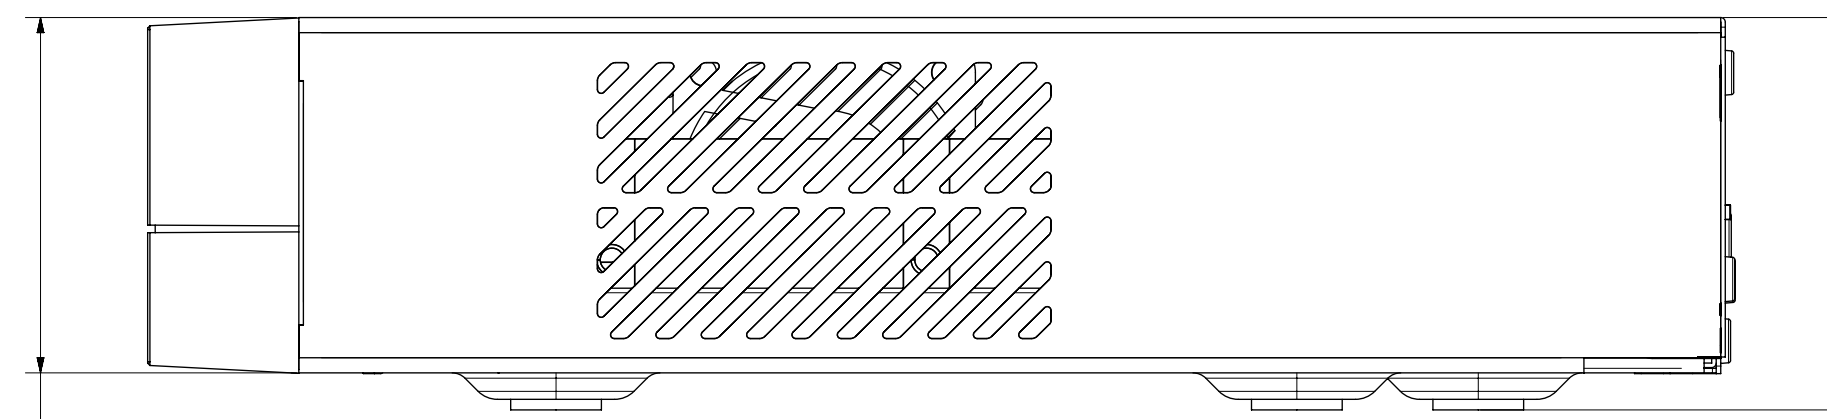

208.7 [8.22]

300 [11.81]

47 [1.85]

51.9 [2.04]

3	파생 MODEL2	QRN-820S
2	파생 MODEL1	LRN-810S
1	BASIC MODEL	'19.11.12
No.	MODEL NAME	QRN-810
Unit:mm[inch]		SCALE:1/1
© Hanwha Techwin		