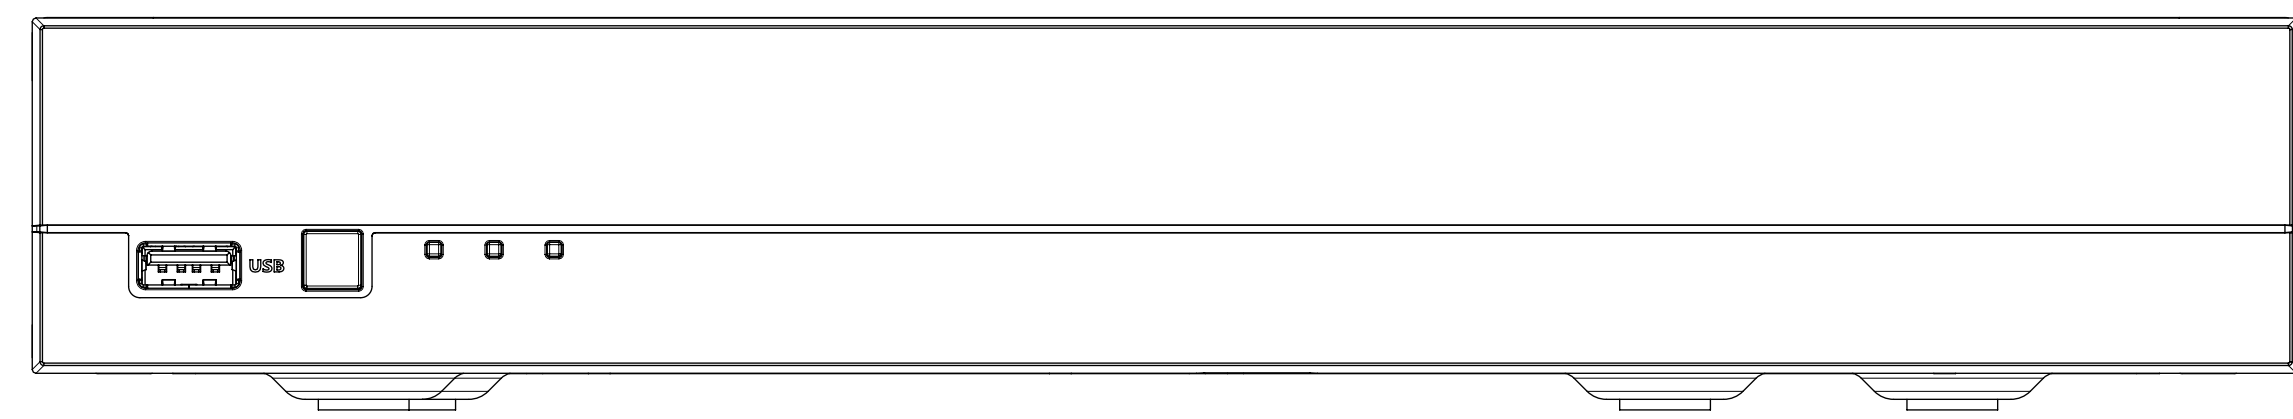

208.7 [8.22]

300 [11.81]

47 [1.85]

51.9 [2.04]

3	파생 MODEL2	QRN-820S
2	파생 MODEL1	LRN-810S
1	BASIC MODEL	'19.11.12
No.	MODEL NAME	QRN-810
Unit:mm[inch]		SCALE:1/1
© Hanwha Techwin		