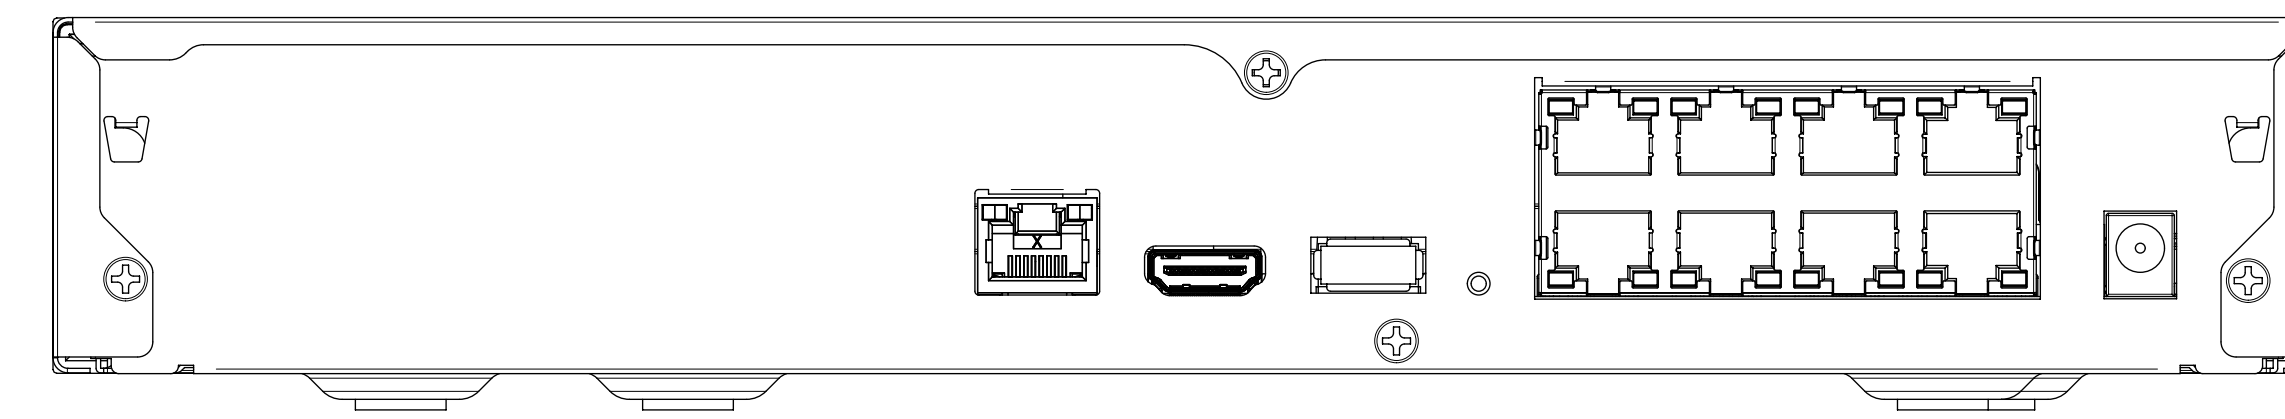

208.7 [8.22]

300 [11.81]

47 [1.85]

51.9 [2.04]

3	파생 MODEL2	QRN-820S
2	파생 MODEL1	LRN-810S
1	BASIC MODEL	'19.11.12
No.	MODEL NAME	QRN-810
Unit:mm[inch]		SCALE:1/1
© Hanwha Techwin		