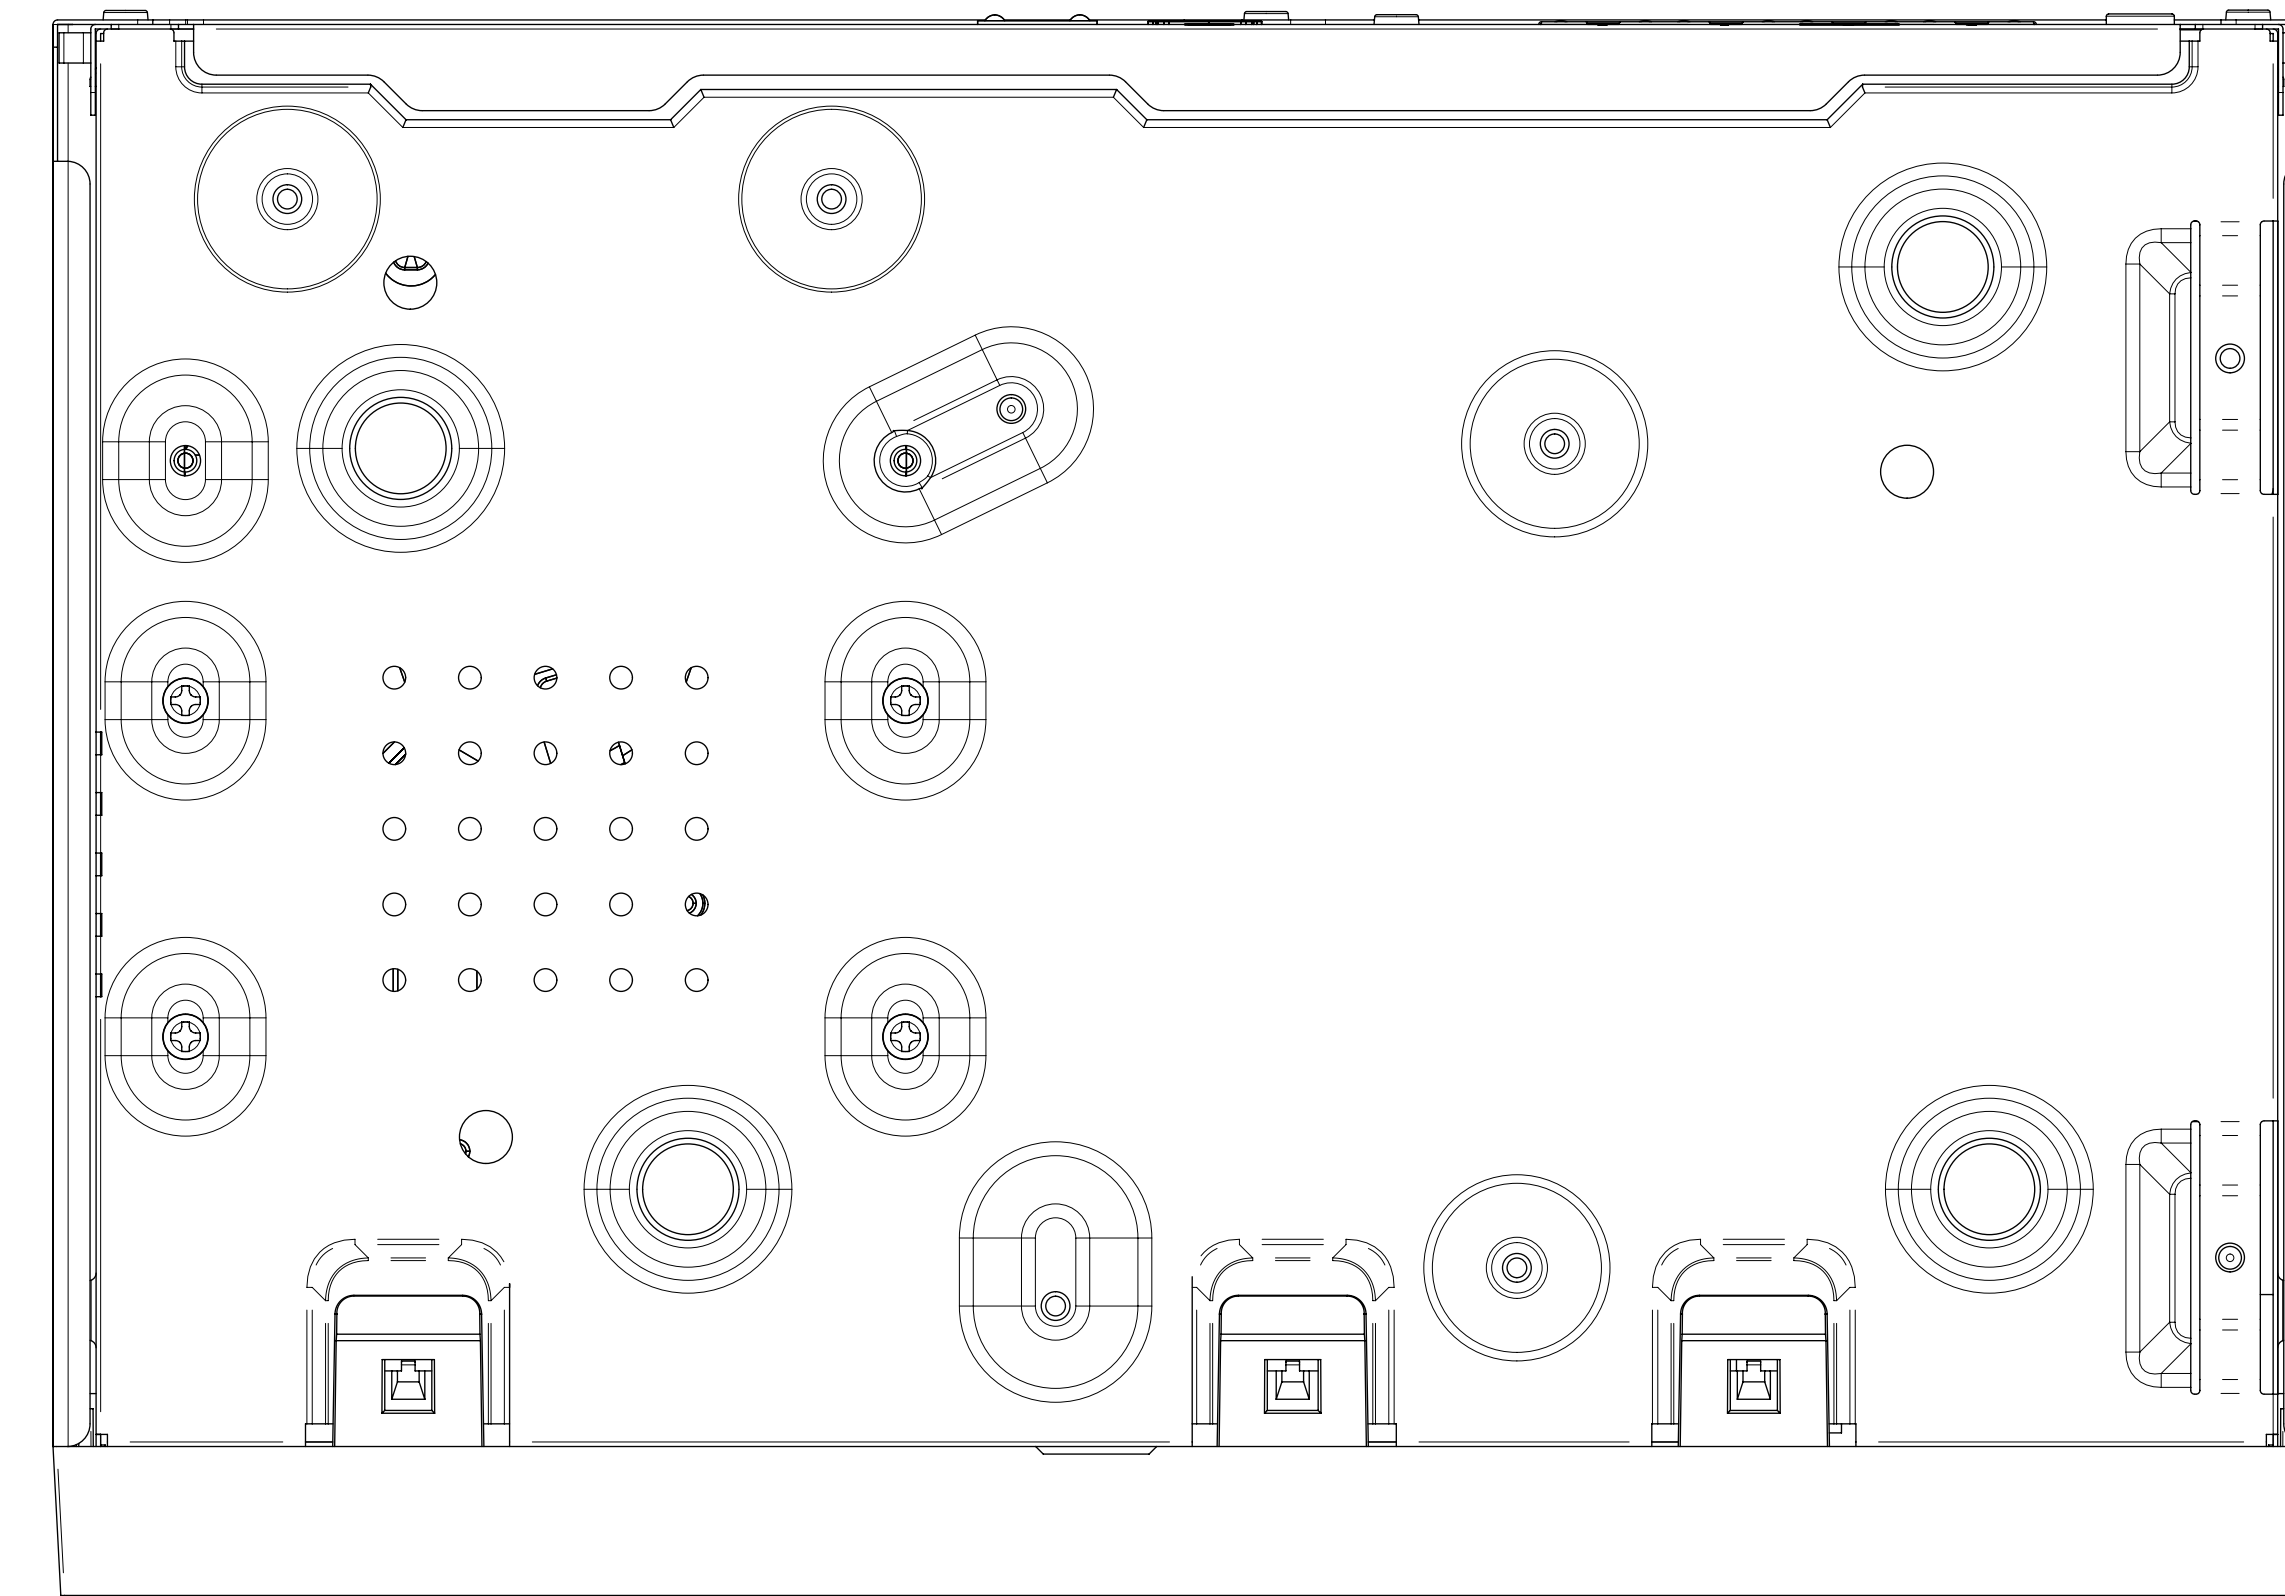

208.7 [8.22]

300 [11.81]

47 [1.85]

51.9 [2.04]

3	파생 MODEL2	QRN-820S
2	파생 MODEL1	LRN-810S
1	BASIC MODEL	'19.11.12
No.	MODEL NAME	QRN-810
Unit:mm[inch]		SCALE:1/1
© Hanwha Techwin		