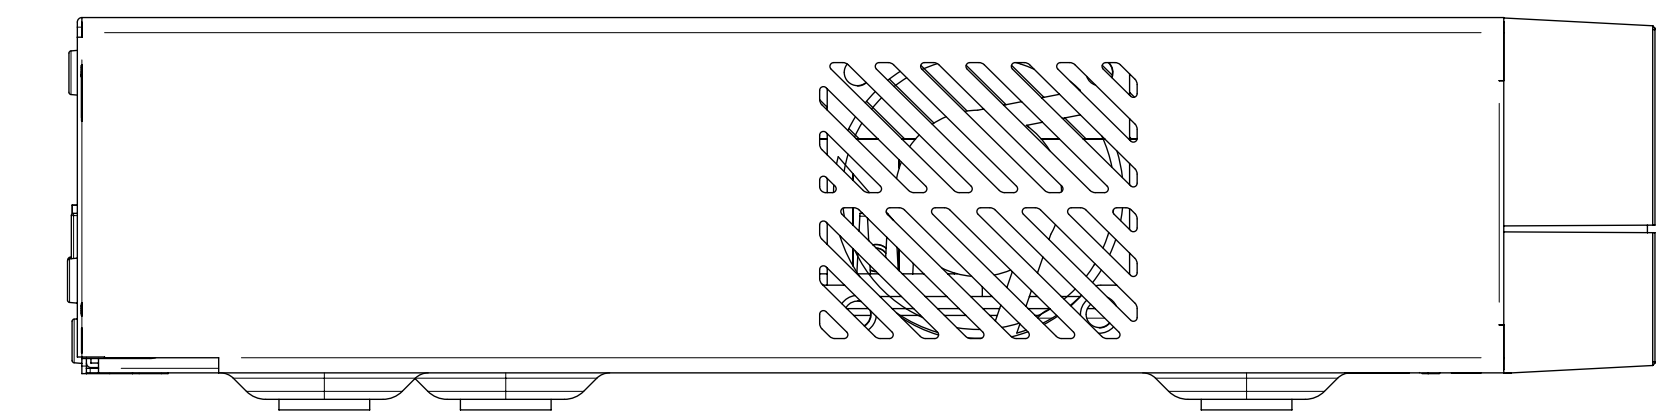

208.7 [8.22]

300 [11.81]

47 [1.85]

51.9 [2.04]

3	파생 MODEL2	QRN-820S
2	파생 MODEL1	LRN-810S
1	BASIC MODEL	'19.11.12
No.	MODEL NAME	QRN-810
Unit:mm[inch]		SCALE:1/1
© Hanwha Techwin		