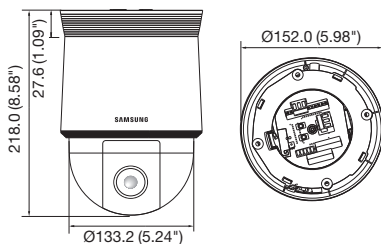

SNP-6320H/6320

2Megapixel Full HD 32x Network PTZ Dome Camera

SNP-6320H

SNP-6320

Key Features

- Max. 2M (1920 x 1080) resolution
- 16 : 9 Full HD (1080p) resolution support
- 4.44 ~ 142.6mm (32x) optical zoom, 16x digital zoom
- 0.2Lux@F1.6 (Color), 0.01Lux@F1.6 (B/W)
- H.264, MJPEG dual codec, Multiple streaming
- Day & Night (ICR), WDR (120dB)
- Auto tracking, Intelligent video analytics
- PoE+, SD/SDHC/SDXC memory slot, Bi-directional audio support
- IP66 / IK10 (SNP-6320H), IK10 (SNP-6320 + SHP-3701H only)

Dimensions

Unit : mm (inch)

SNP-6320H

SNP-6320

Accessories (Optional)

SBP-300WM1 SBP-300WM SBP-300CM SBP-300LM SBP-300B SBP-300KM SHP-3701H SHP-3701F (SNP-6320)

* Data recorded on an SD memory card may be lost or damaged by data access during power-off, mechanical shock, memory card detachment, or other operations. Data loss or damage can also occur when a memory card reaches end of life, which varies according to operational conditions. No guarantee is given against damage (including passive damage).