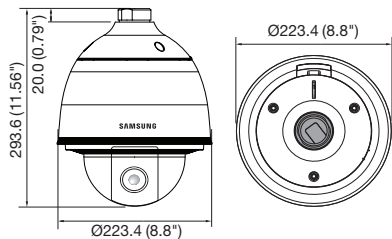

SNP-6320H/6320

2Megapixel Full HD 32x Network PTZ Dome Camera

SNP-6320H

SNP-6320

Key Features

- Max. 2M (1920 x 1080) resolution
- 16 : 9 Full HD (1080p) resolution support
- 4.44 ~ 142.6mm (32x) optical zoom, 16x digital zoom
- 0.2Lux@F1.6 (Color), 0.01Lux@F1.6 (B/W)
- H.264, MJPEG dual codec, Multiple streaming
- Day & Night (ICR), WDR (120dB)
- Auto tracking, Intelligent video analytics
- PoE+, SD/SDHC/SDXC memory slot, Bi-directional audio support
- IP66 / IK10 (SNP-6320H), IK10 (SNP-6320 + SHP-3701H only)

Dimensions

Unit : mm (inch)

SNP-6320H

SNP-6320

Accessories (Optional)

SBP-300WM1 SBP-300WM SBP-300CM SBP-300LM SBP-300B SBP-300KM SHP-3701H SHP-3701F (SNP-6320)

* Data recorded on an SD memory card may be lost or damaged by data access during power-off, mechanical shock, memory card detachment, or other operations. Data loss or damage can also occur when a memory card reaches end of life, which varies according to operational conditions. No guarantee is given against damage (including passive damage).